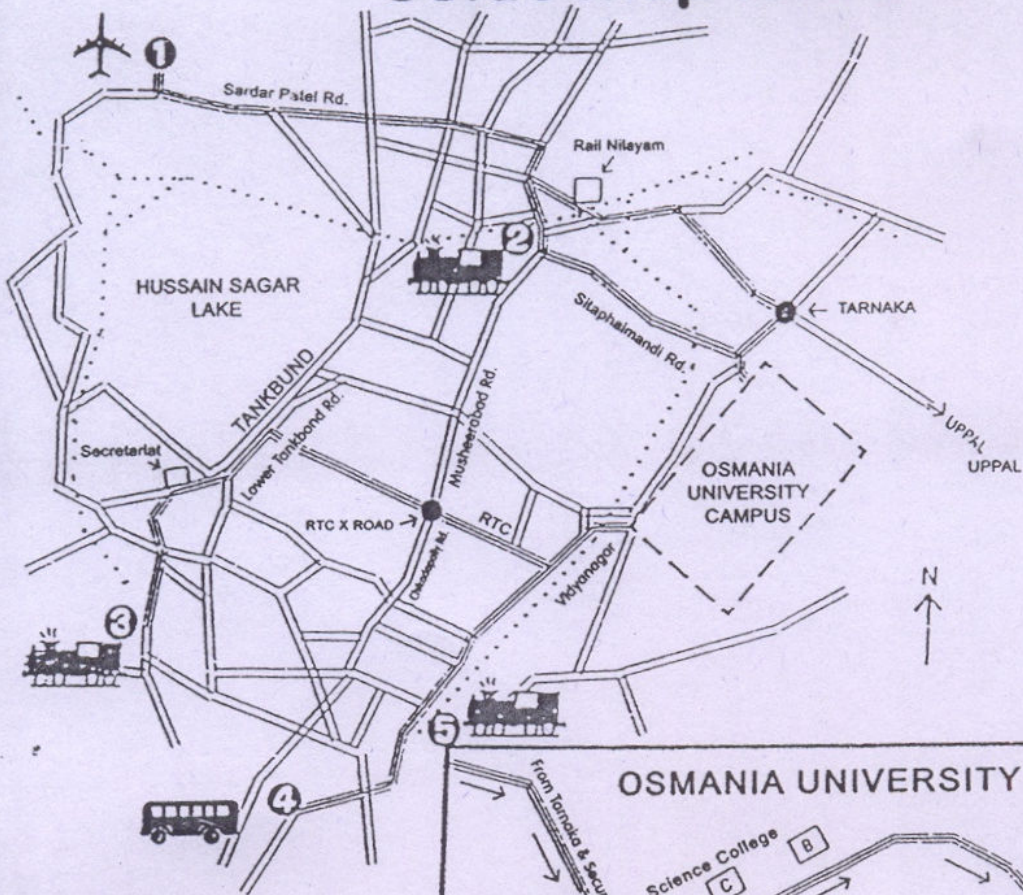

Guide Map to IPE

- ① HYDERABAD AIR PORT
- ② SECUNDERABAD RAILWAY STATION
- ③ HYDERABAD RAILWAY STATION
- ④ HYDERABAD BUS STAND
- ⑤ KACHIGUDA RAILWAY STATION

INSTITUTE OF PUBLIC ENTERPRISE

Osmania University Campus, Hyderabad - 500 007 A.P. India.
 Tel : (040) 27098937, 27097445, Fax : 91 (040) 27095183, 27095478